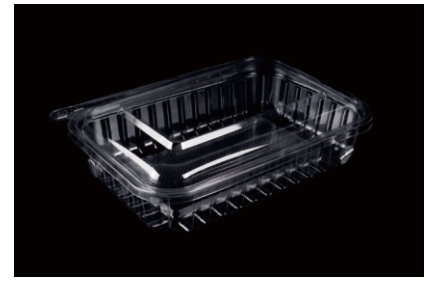

型号: JM-052Z
装箱: 600个 **材质:** PET
尺寸: (外) 170mm*100mm*20mm
(内) /

型号: JM-067
装箱: 600个 **材质:** PET
尺寸: (外) 232mm*164mm*63mm
(内) 209mm*143mm*59mm